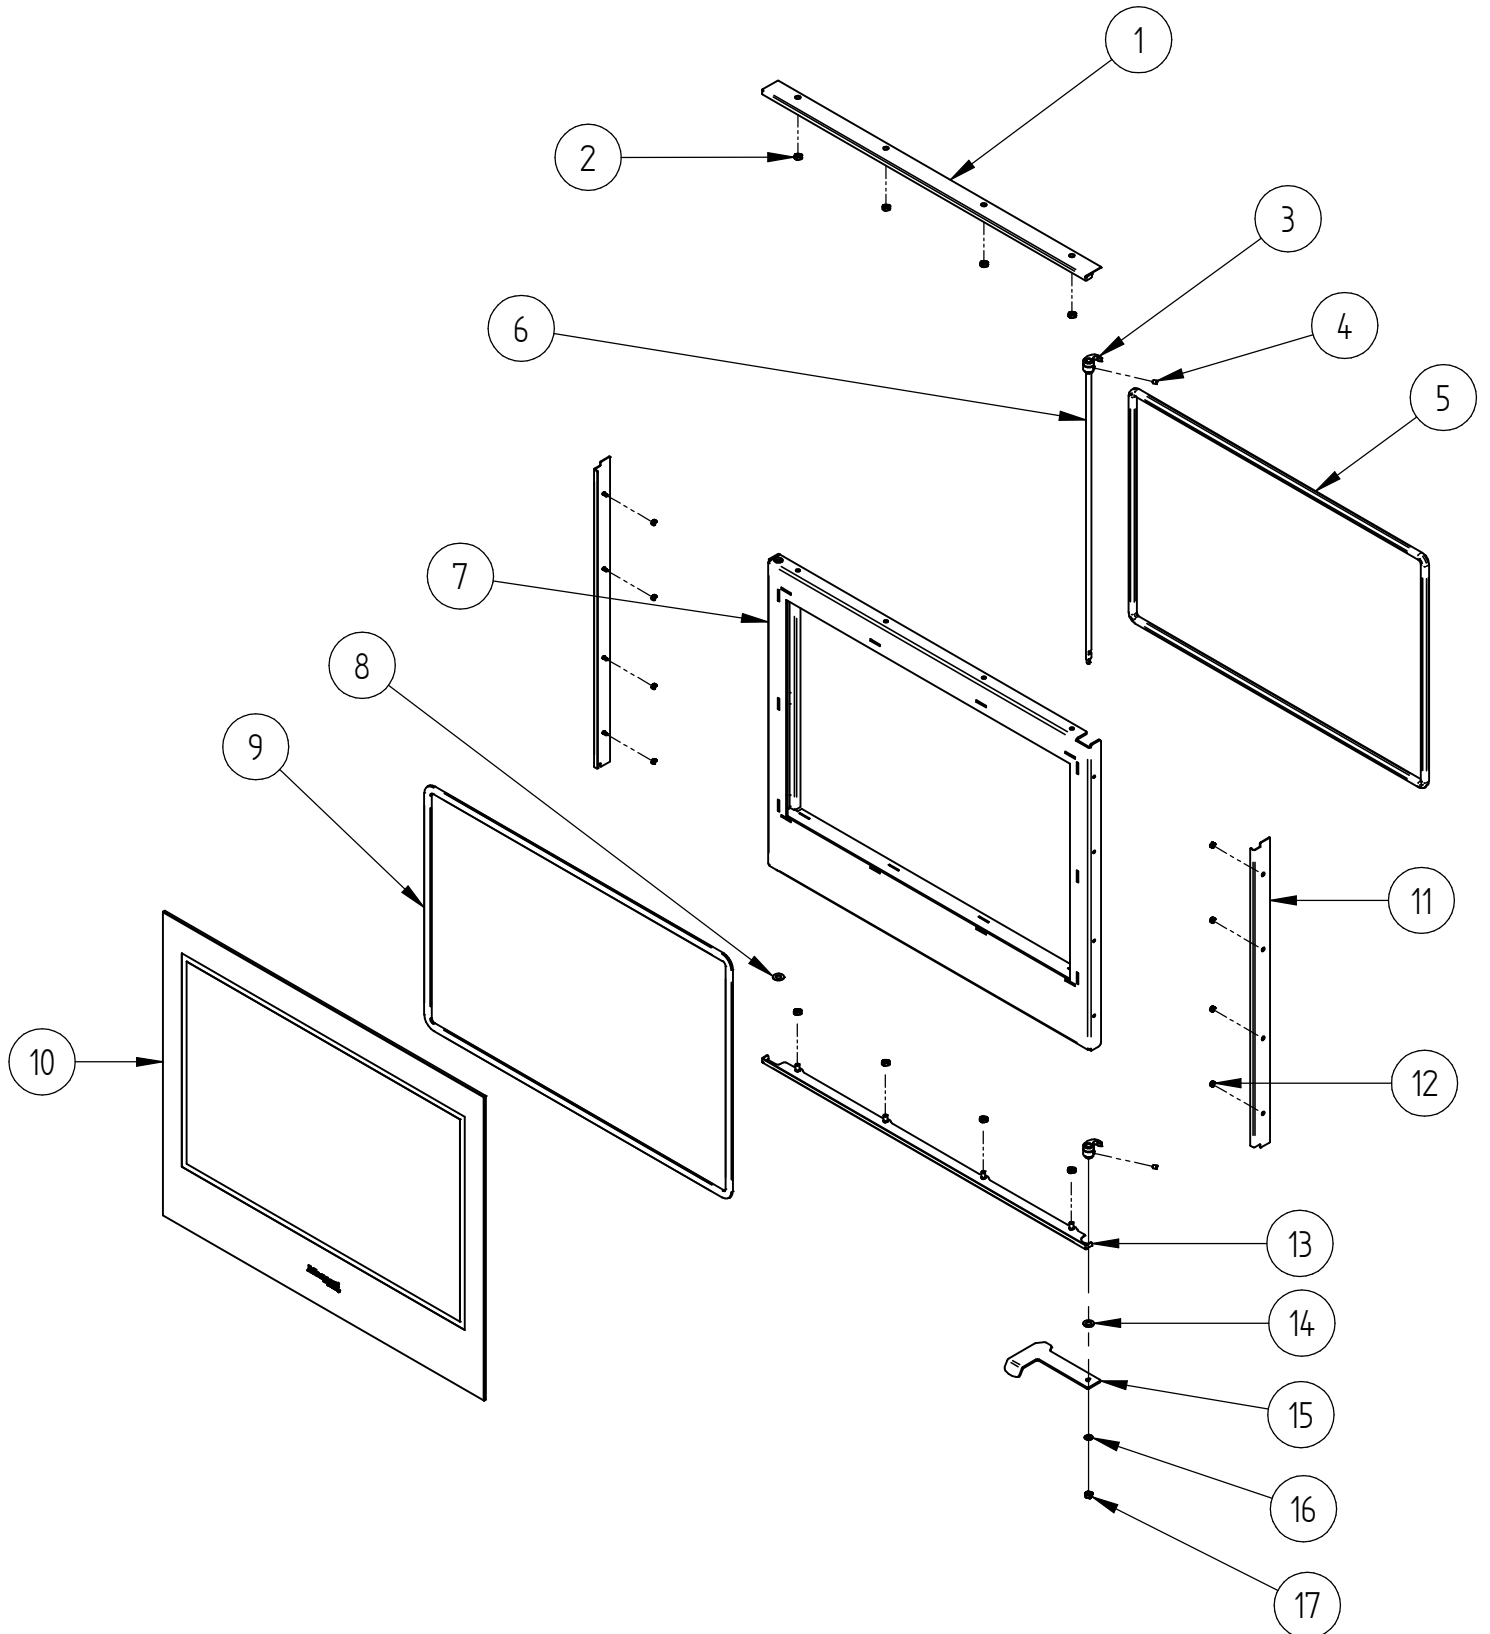

# SPIGOT, AIRSLIDE, BAFFLE, AIRTUBE, GRATE DEFLECTOR, BRICKS AND FIREBOX

When ordering PLEASE QUOTE PART ID along with Finish Suffix (if applicable)

<b>SPIGOT, AIRSLIDE, BAFFLE, FIREBOX, AIRTUBE, GRATE, DEFLECTOR, HINGE AND BRICKS</b>				
Item	Part ID	Model	Description	Qty
		I7000		
1	982025	-	I7000 FLUE SPIGOT ASSEMBLY	1
2	521067	-	SCREW, M8X25 HEX ZP	8
3	522118	-	NUT, HEX STD M8 ZP	2
4	582150	-	SPACER - AIR SLIDE, I7000	2
5	982151	V02	I7000 -AIR SLIDE ASSY	1
6	982005	-	I7000 BAFFLE ASSEMBLY	1
7	982020	-	I7000 - FIREBOX ASSY	1
8	982108	-	I7000 - AIR TUBE S/S ASSEMBLY	1
9	526101	-	CLIP-R-CLIP 1.8 DIA ST	1
10	982156	V02	I7000 GRILL SET SUB ASSY BLK VHT	1
11	982120	V02	I7000 LOWER DEFLECTOR SUB ASSY	1
12	982148	-	I7000 - ADJUSTABLE HINGE	1
13	521811	-	SCREW; CAP M6X16 BUTTON ALLEN BLK	10
14	521009	-	SCREW; M6X12 HEX ZP	14
15	987146	-	CHANNEL - BRICK RETAINER LE7000	3
16	587145	-	BRICK - FIRE, SIDE	2
17	587112	-	BRICK - FIRE BACK	4
18	582164	-	BRICK - 25*80*245*	1

## DOOR ASSEMBLY (982003)

When ordering PLEASE QUOTE PART ID along with Finish Suffix (if applicable)

DOOR ASSEMBLY				
Item	Part ID	Model	Description	Qty
		I7000		
1	982078	V02	I7000 - DOOR RETAINER TOP CAP	1
2	522117	-	NUT; HEX STD M6 ZP	8
3	982191	-	DOOR LATCH BUSH ASSY	2
4	521702	-	SCREW; GRUB M5X6 ALLEN BLK	2
5	598561	-	DD TOP DOOR ROPE SEAL	1
6	582185	-	I7000 - DOOR LATCH ROD	1
7	982004	V02	I7000 - DOOR WELDED ASSEMBLY	1
8	523041	-	WASHER; FLAT M8 X1 mm StSt 304	1
9	C10MMGT_982911	-	GLASS TAPE, 10mm X 3mm X 50M, Length 2.7M	1
10	582082	-	I7000 GLASS 670 X 548 X 5	1
11	982287	V02	I7000 DOOR CAPPING SIDES	2
12	522104	-	NUT; HEX STD M4 ZP	8
13	982079	V02	I7000 - GLASS RETAINER CAP BOT	1
14	523018	-	WASHER; FLAT 5/16"X5/8" X16G BLK	1
15	982187	-	I7000, DOOR LATCH HANDLE	1
16	523031	-	WASHER; FLAT M6 ZP	1
17	522907	-	NUT; BINX M6 ZP	1