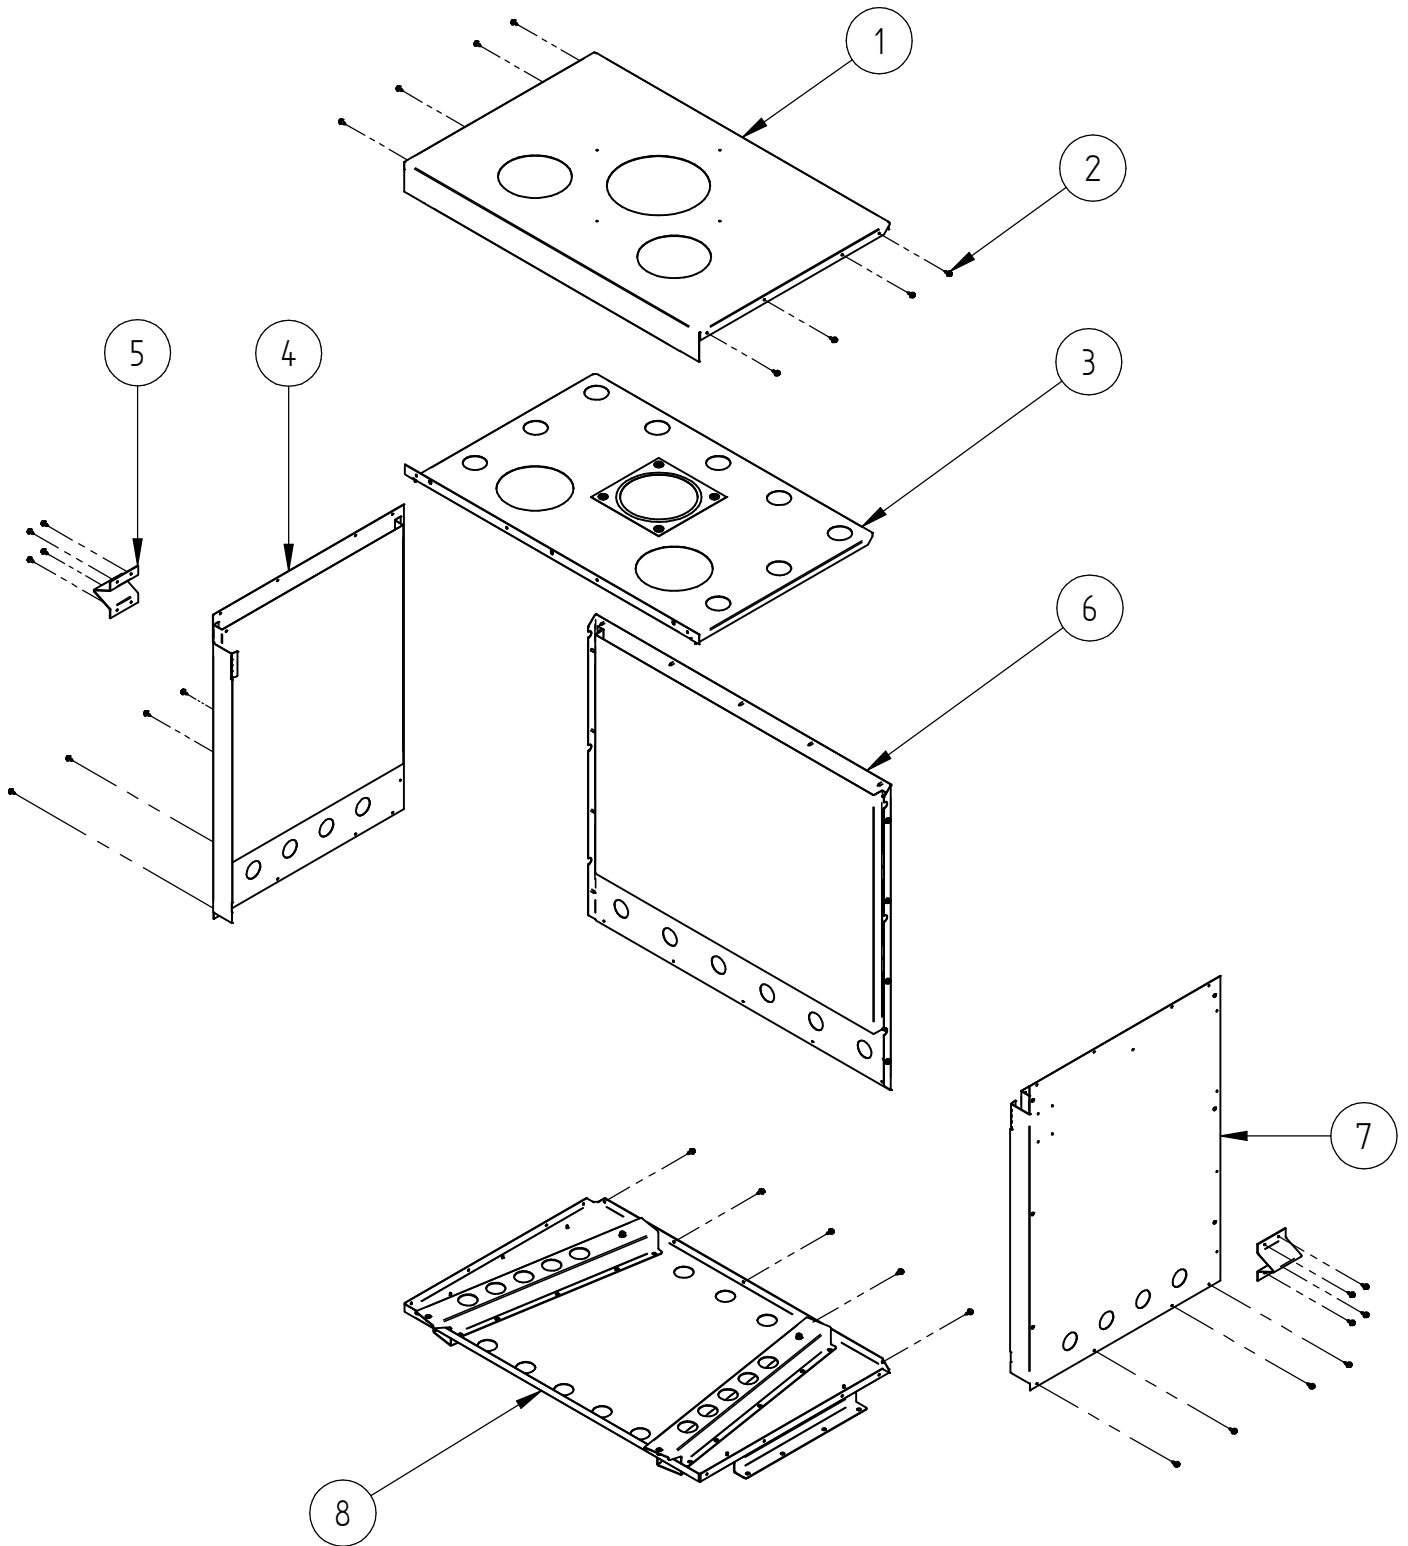

OUTER Z/C CABINET ASSEMBLY

When ordering PLEASE QUOTE PART ID along with Finish Suffix (if applicable)

OUTER Z/C CABINET ASSEMBLY				
Item	Part ID	Model	Description	Qty
		I7000		
1	982130	-	I7000 PANEL TOP - OUTER CAB	1
2	521643	-	SCREW; S/T 8GX1/2" HEX POZI BLK	1
3	982154	-	I7000 - SHIELD ZC - TOP PANEL ASSY	1
4	982176	-	I7000 Z/C L/H SIDE INNER SHIELD SUB	1
5	993389	-	I9000 BRACKET STANDOFF	2
6	982175	-	I7000 Z/C REAR INNER SHIELD SUB	1
7	982177	-	I7000 Z/C R/H SIDE INNER SHIELD SUB	1
8	982178	-	I7000 - OUTER CAB BOTTOM PANEL SUB	1

When ordering PLEASE QUOTE PART ID along with Finish Suffix (if applicable)