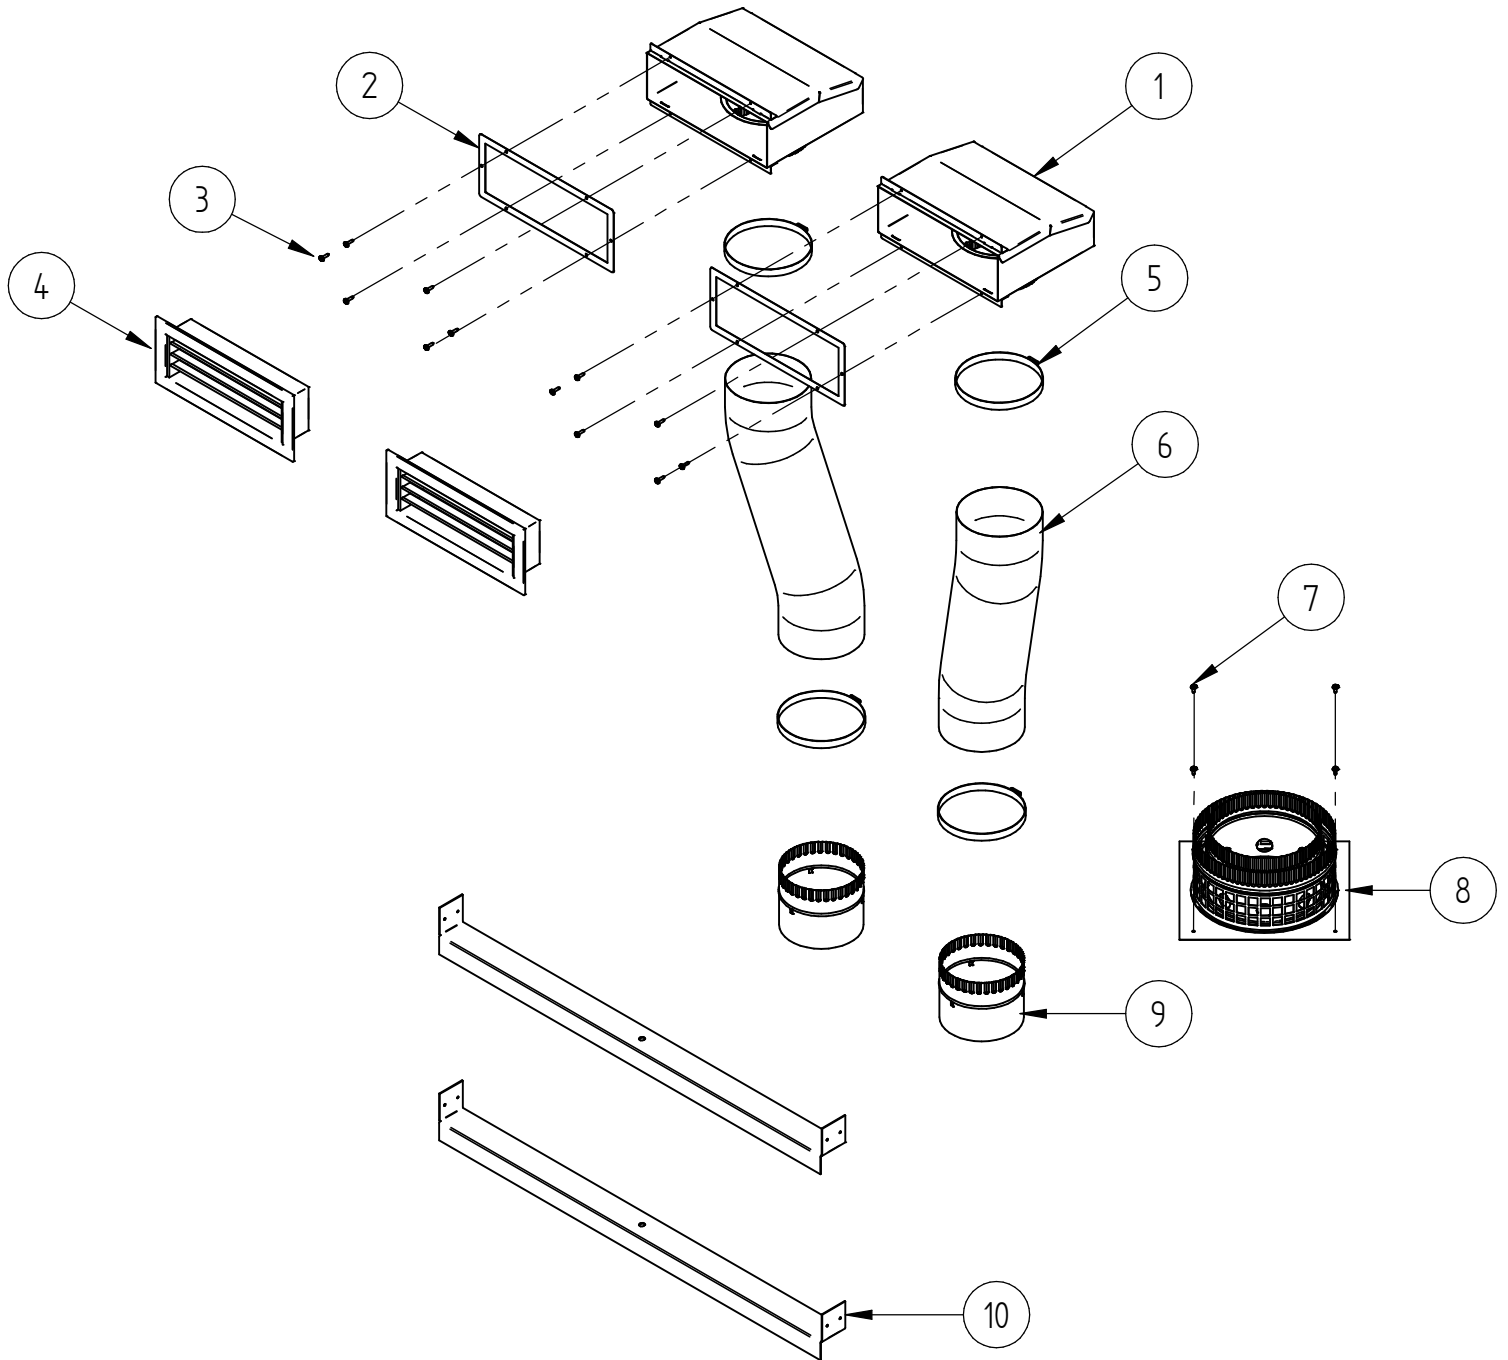

VENT , TOP SPIGOT AND FRAME BRKT

When ordering PLEASE QUOTE PART ID along with Finish Suffix (if applicable)

VENT , TOP SPIGOT AND FRAME BRKT				
Item	Part ID	Model	Description	Qty
		I7000		
1	982172	V02	I7000 - VENT BOX SUB	2
2	982290	-	I7000 VENT CUTOUT TEMPLATE	2
3	521625	-	SCREW; S/T 8GX3/4" MUSH FLANGE POZI BLK	12
4	582183	-	WALL GRILL 300X100 - I7000	2
5	582195	-	I7000 ALI DUCT HOSE CLIP	4
6	582182	-	I7000 SPIRAL LOCK ALU DUCT 1500 EXP	2
7	521643	-	SCREW; S/T 8GX1/2" HEX POZI BLK	4
8	593374	-	FLANGE- SPIGOT ASSY I9000	1
9	982140	-	I7000 VENT TUBES 150 ID DIA	2
10	995168	-	SUPPORT ANGLE - ZC BOX GR PROV	2

When ordering PLEASE QUOTE PART ID along with Finish Suffix (if applicable)