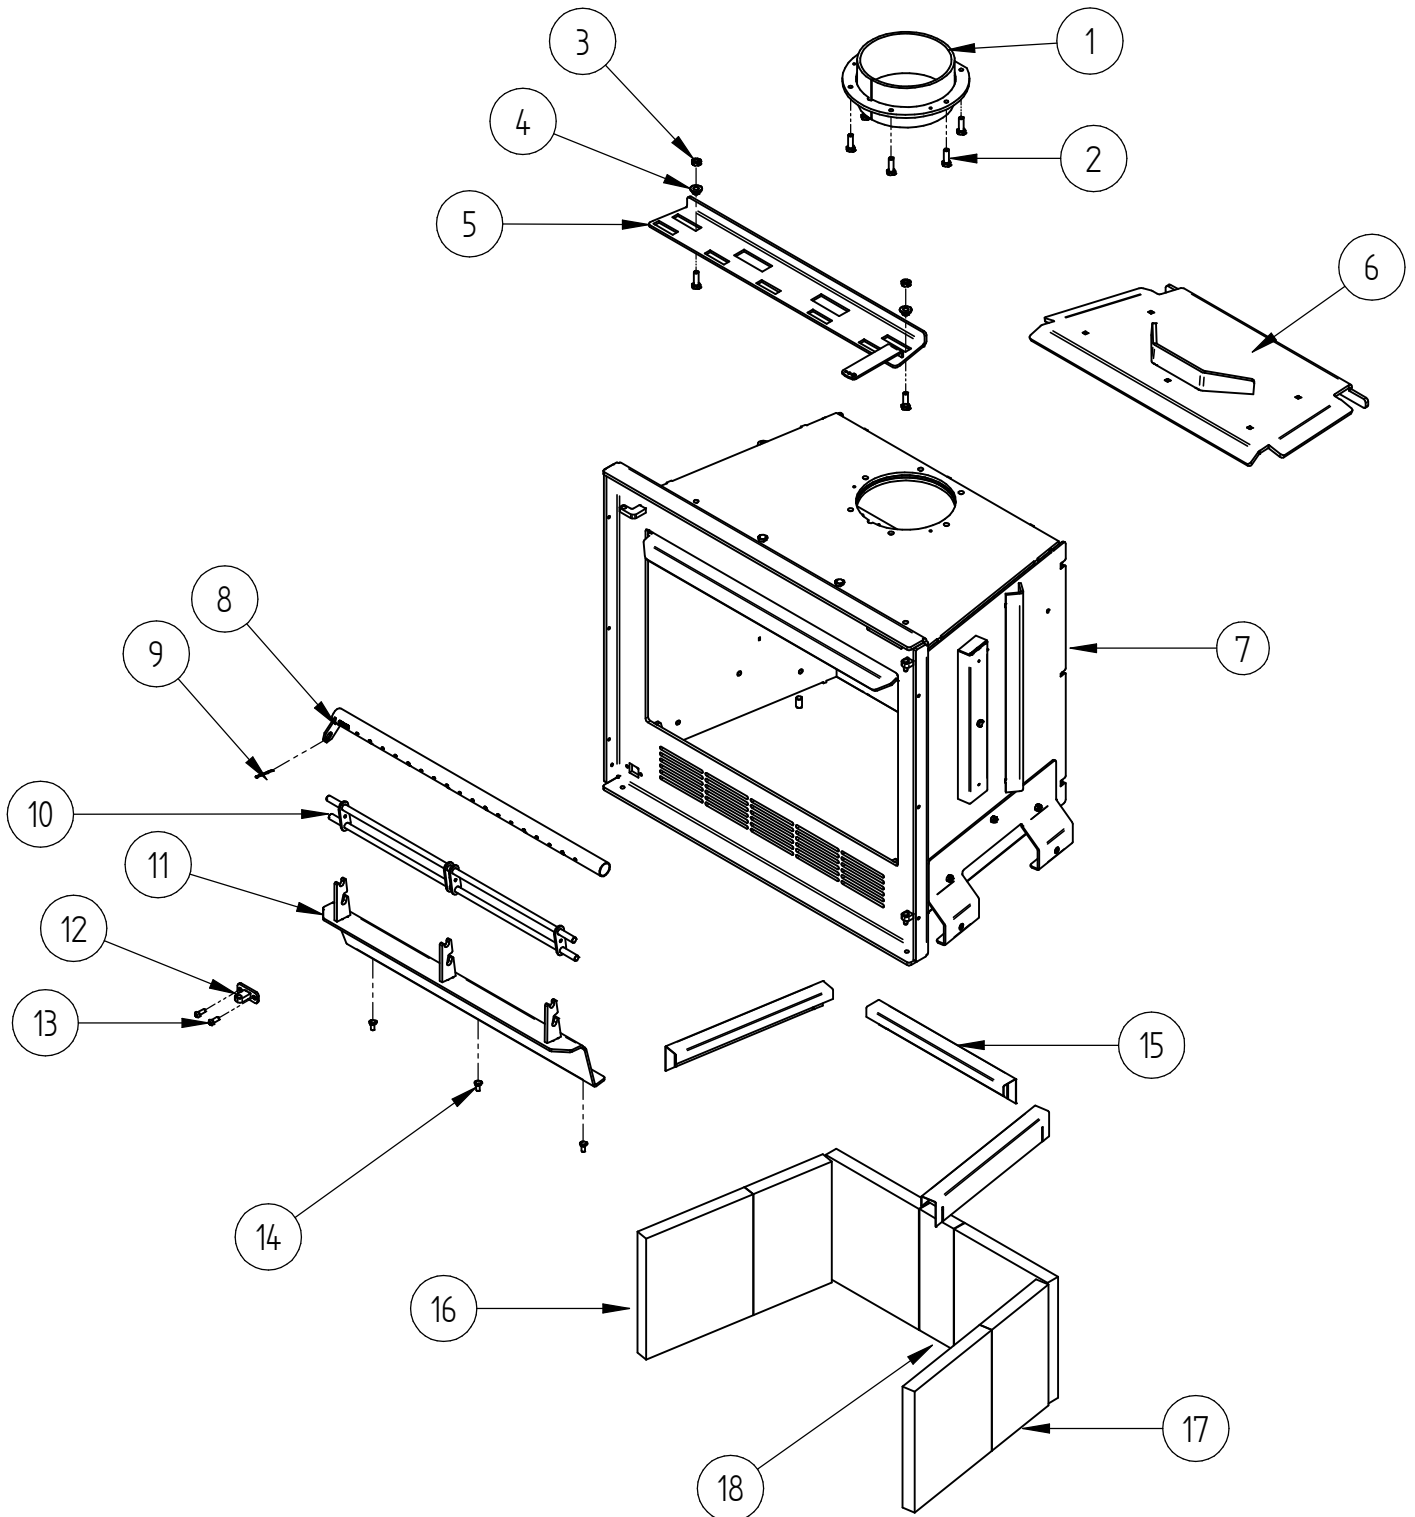

SPIGOT, AIRSLIDE, BAFFLE, AIRTUBE, GRATE DEFLECTOR, BRICKS AND FIREBOX

When ordering PLEASE QUOTE PART ID along with Finish Suffix (if applicable)

SPIGOT, AIRSLIDE, BAFFLE, FIREBOX, AIRTUBE, GRATE, DEFLECTOR, HINGE AND BRICKS				
Item	Part ID	Model	Description	Qty
		I7000		
1	982025	-	I7000 FLUE SPIGOT ASSEMBLY	1
2	521067	-	SCREW, M8X25 HEX ZP	8
3	522118	-	NUT, HEX STD M8 ZP	2
4	582150	-	SPACER - AIR SLIDE, I7000	2
5	982151	V02	I7000 -AIR SLIDE ASSY	1
6	982005	-	I7000 BAFFLE ASSEMBLY	1
7	982020	-	I7000 - FIREBOX ASSY	1
8	982108	-	I7000 - AIR TUBE S/S ASSEMBLY	1
9	526101	-	CLIP-R-CLIP 1.8 DIA ST	1
10	982156	V02	I7000 GRILL SET SUB ASSY BLK VHT	1
11	982120	V02	I7000 LOWER DEFLECTOR SUB ASSY	1
12	982148	-	I7000 - ADJUSTABLE HINGE	1
13	521811	-	SCREW; CAP M6X16 BUTTON ALLEN BLK	10
14	521009	-	SCREW; M6X12 HEX ZP	14
15	987146	-	CHANNEL - BRICK RETAINER LE7000	3
16	587145	-	BRICK - FIRE, SIDE	2
17	587112	-	BRICK - FIRE BACK	4
18	582164	-	BRICK - 25*80*245*	1

When ordering PLEASE QUOTE PART ID along with Finish Suffix (if applicable)